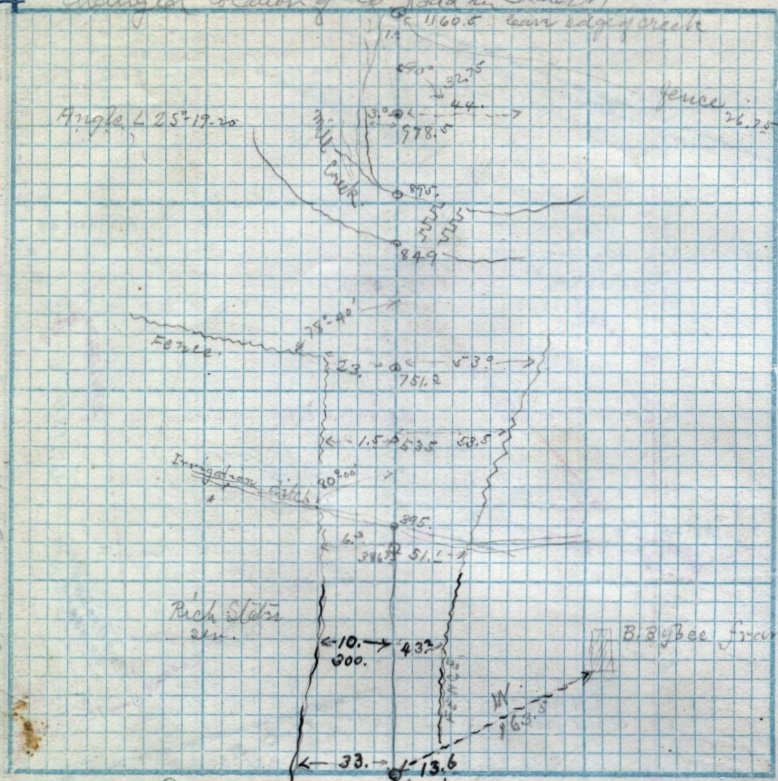

5

84

Mar. 31st 1890

changed location of Co Road in Slater

about S 70° W

fence 26.25 Right

B. B. Bee frame

See also page 143
Chains per inch.

to Plain City.

4672 feet from the point
at H. Brown's Cor.